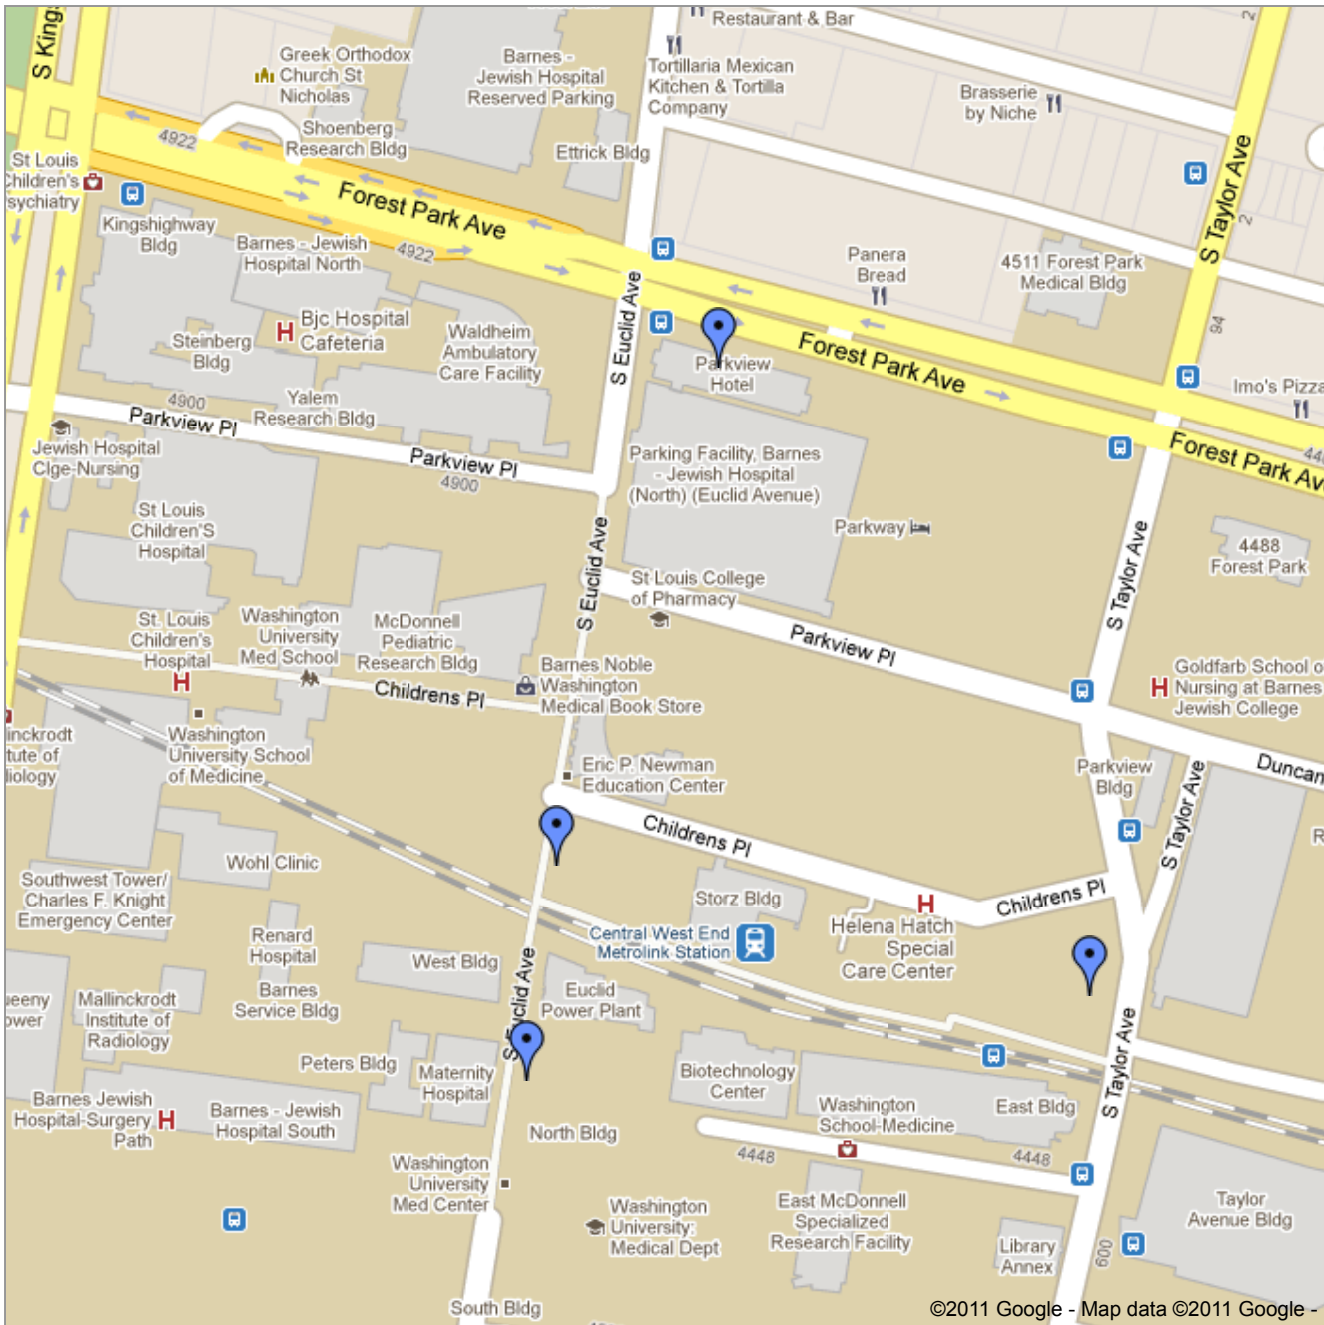

Get Google Maps on your phone
Text the word "GMAPS" to 466453

WashU Medical Campus

Wash U Medical Campus

0 views - Public

Created on Feb 28 - Updated < 1 minute ago

By [jcooper11](#)

[Parkway Hotel](#)

Not "Parkview" Hotel, fyi.

[MetroLink Station Entrance](#)

[MetroBus Station](#)

[Enter Basic Science Complex](#)